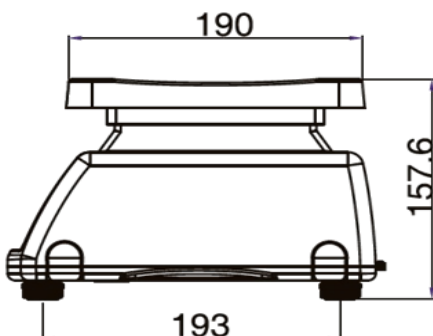

ANY SCALES

T28 Bench Scale

Features

- Versatile Bench Scale
- Pan Size: 230mm x 190mm
- Easily Moved
- Clear Display with Back Lite
- Stainless Steel Top Pan
- Construction: ABS Plastic
- Power via 12VDC Adaptor
- Internal rechargeable battery

Bench Scales

Items of interest

FOX-MR

ROW

PS-B Bench Scale

Model Number	FOX-MR
Capacities	T28-6kg 6kg x 0.5g T28-15kg 15kg x 1g
Design	Very Simple operation
Outputs	1 X RS232 Serial Port
Display	25mm Back Light LCD Display
Construction	ABS Plastic outer with the
Power	Internal Rechargeable Battery Power Adaptor for Recharging