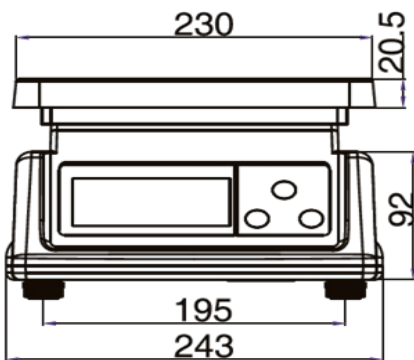

ANY SCALES

T28 Bench Scale

Features

- Versatile Bench Scale
- Pan Size: 230mm x 190mm
- Easily Moved
- Clear Display with Back Lite
- Stainless Steel Top Pan
- Construction: ABS Plastic
- Power via 12VDC Adaptor
- Internal rechargeable battery

Bench Scales

Items of interest

FOX-MR

ROW

PS-B Bench Scale

Model Number	FOX-MR
Capacities	T28-6kg 6kg x 0.5g T28-15kg 15kg x 1g
Design	Very Simple operation
Outputs	1 X RS232 Serial Port
Display	25mm Back Light LCD Display
Construction	ABS Plastic outer with the
Power	Internal Rechargeable Battery Power Adaptor for Recharging