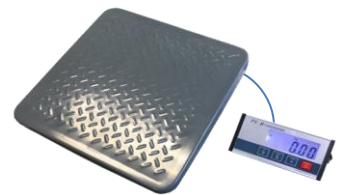

ANY SCALES

T28 Bench Scale

Features

- Versatile Bench Scale
- Pan Size: 230mm x 190mm
- Easily Moved
- Clear Display with Back Lite
- Stainless Steel Top Pan
- Construction: ABS Plastic
- Power via 12VDC Adaptor
- Internal rechargeable battery

Bench Scales

Items of interest

FOX-MR

ROW

PS-B Bench Scale

Model Number	FOX-MR
Capacities	T28-6kg 6kg x 0.5g T28-15kg 15kg x 1g
Design	Very Simple operation
Outputs	1 X RS232 Serial Port
Display	25mm Back Light LCD Display
Construction	ABS Plastic outer with the
Power	Internal Rechargeable Battery Power Adaptor for Recharging